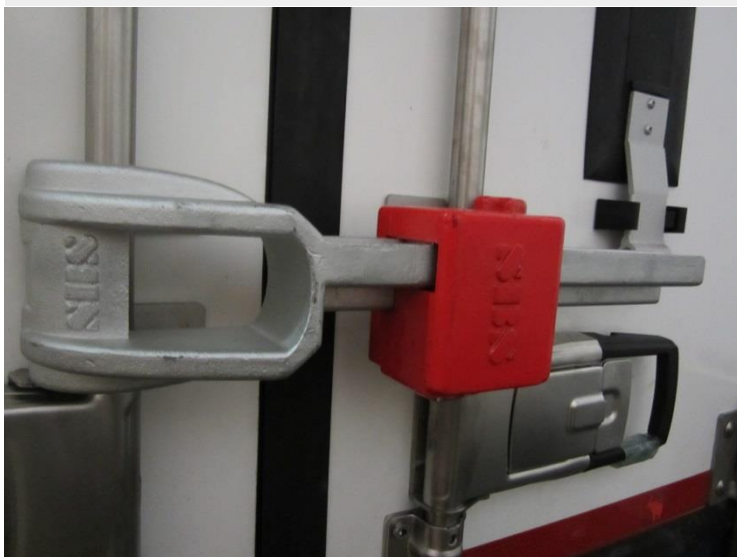

SBS Cobra

Description

The SBS Cobra is a heavy duty container lock that clamps the locking bars together. When placed correctly, the SBS Cobra covers the mounting brackets of the locking bars, preventing thieves from simply removing them to gain access.

The SBS Cobra is easy to use and comes in handy on trips where a trailer is exchanged between several drivers: each driver locks the Cobra with his own padlock.

The SBS Cobra fits all containers and trailers with locking bars.

The Cobra locks with an Abloy PL358 or SBS PL7000 padlock and is SCM/VbV approved.